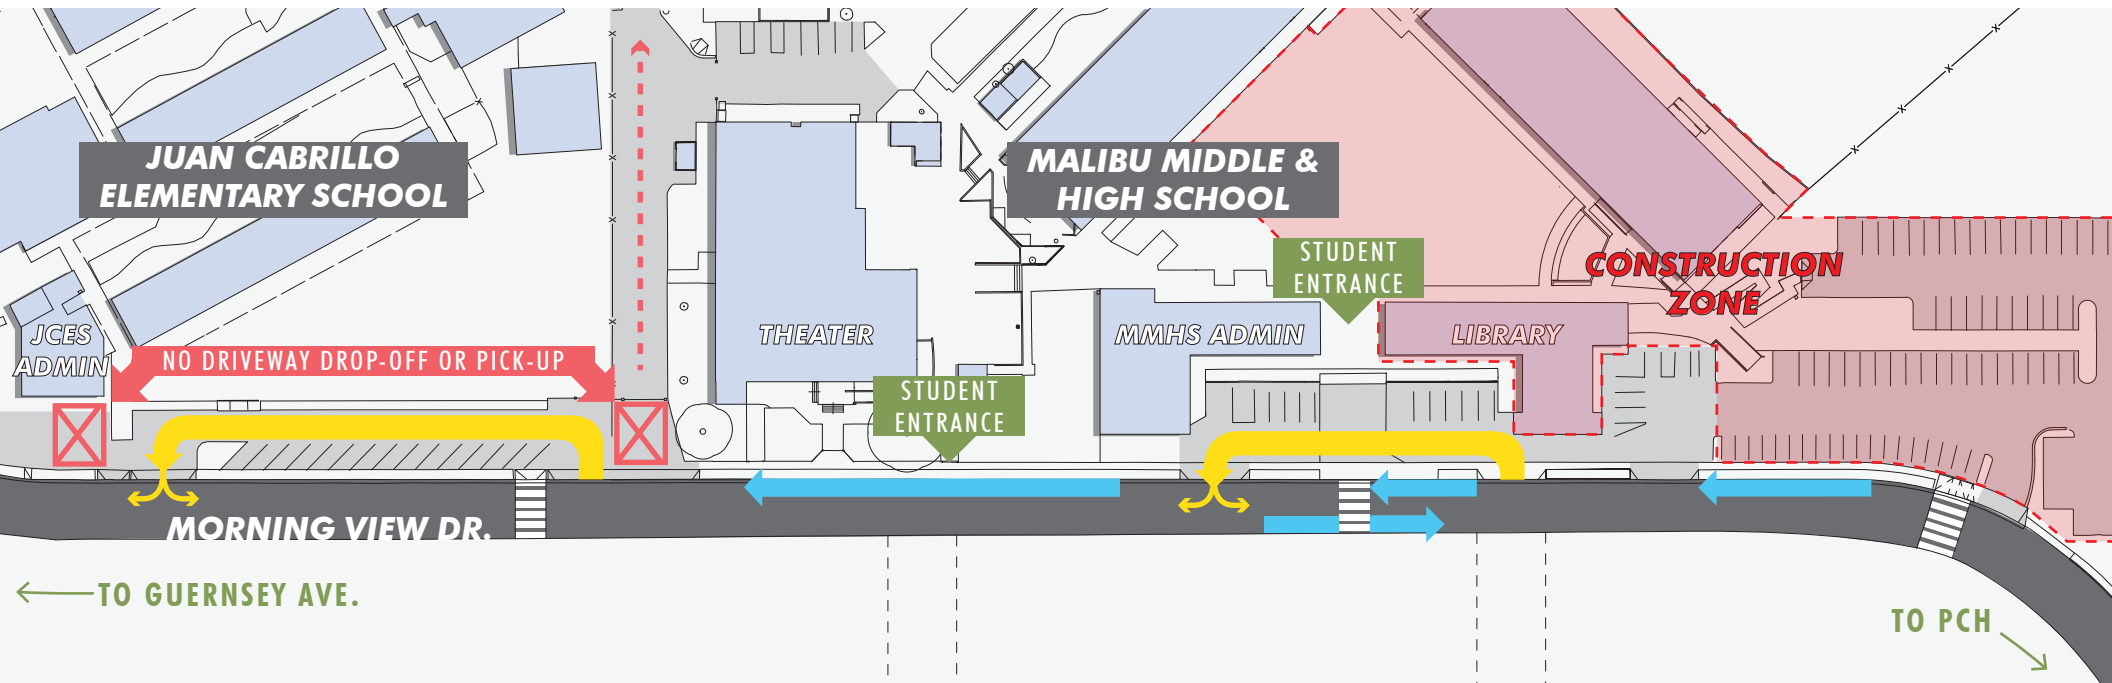

MALIBU MIDDLE & HIGH SCHOOL CAMPUS IMPROVEMENT PROJECT

STUDENT DROP-OFF AND PICK-UP PLAN EFFECTIVE APRIL 17 - JUNE 9, 2017

-  CURBSIDE DROP-OFF / PICK-UP AREA
-  ON SITE DROP-OFF / PICK-UP AREA
-  ROUTE TO DROP-OFF / PICK-UP AREA IN PARKING LOT A